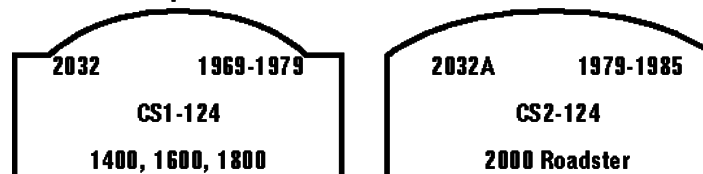

FIAT

2029	1959	Fiat 1100 Top. 1 Plastic Window.	5.0		9
2030	1960-63	Fiat 1200 Top. 1 Plastic Window.	5.0		7
2030A	1964-66	Fiat 1500 Top. 1 Plastic Window.	5.0		7
Original Topping for 2029, 2030 and 2030A: Black Cotton/Rayon Cloth.					
2031	1967-73	Fiat 850 Top. 1 Plastic Window.	5.0		7
Original Topping for 2031: Black Pinpoint Grain Vinyl.					
2070	1968-75	Fiat Siata, Siata Spring Top. 1 Plastic Window.	5.0		7
Original Topping for 2070: Black Cotton/Rayon Cloth.					

FIAT ROADSTER

2032	1966-79	Fiat 124-CS1 Sports Roadster 1600, 1800, 2000 Top. Some early 1979. 1 Plastic Window.	5.0		7
2032A	1979-85	Fiat 124-CS2 Sports Roadster 2000, Pininfarina Top. 1 Plastic Window. Plastic reinforcement installed in rear sleeve in 2032 and 2032A Tops. Please provide manufacturing date for 1979 models. 1 Plastic Window.	5.0		7

Fiat 124 Sports Roadster - Front Bow Contour at Windshield

1032	1966-69	Fiat 124-CS1 Sports Roadster 1600, 1800, 2000 Tonneau Cover. Made with side zippers.	3.0		6
1032H	1970-79	Fiat 124-CS1 Sports Roadster 1600, 1800, 2000 Tonneau Cover. With Headrest Pockets.	3.0		6
1032A	1979-85	Fiat 124-CS2 Sports Roadster 2000, Pininfarina Tonneau Cover.	3.0		6

Original Topping for 2032A: Black/Black, Dark Tan/Black KV Pinpoint Grain Vinyl.

CABLES RS		Replacement Side Cables, pair.	1.0		1

FIAT BARCHETTA

2071	1995-On	Fiat Barchetta Top. Made with original style black extrusion around 1 Plastic Window. (No Zipper Window). Original style elastic at front quarters, and rubber bulb extrusion pieces at bottom of rear quarters.	8.0		8

Original Topping for 2071: Black/Black Vinyl.